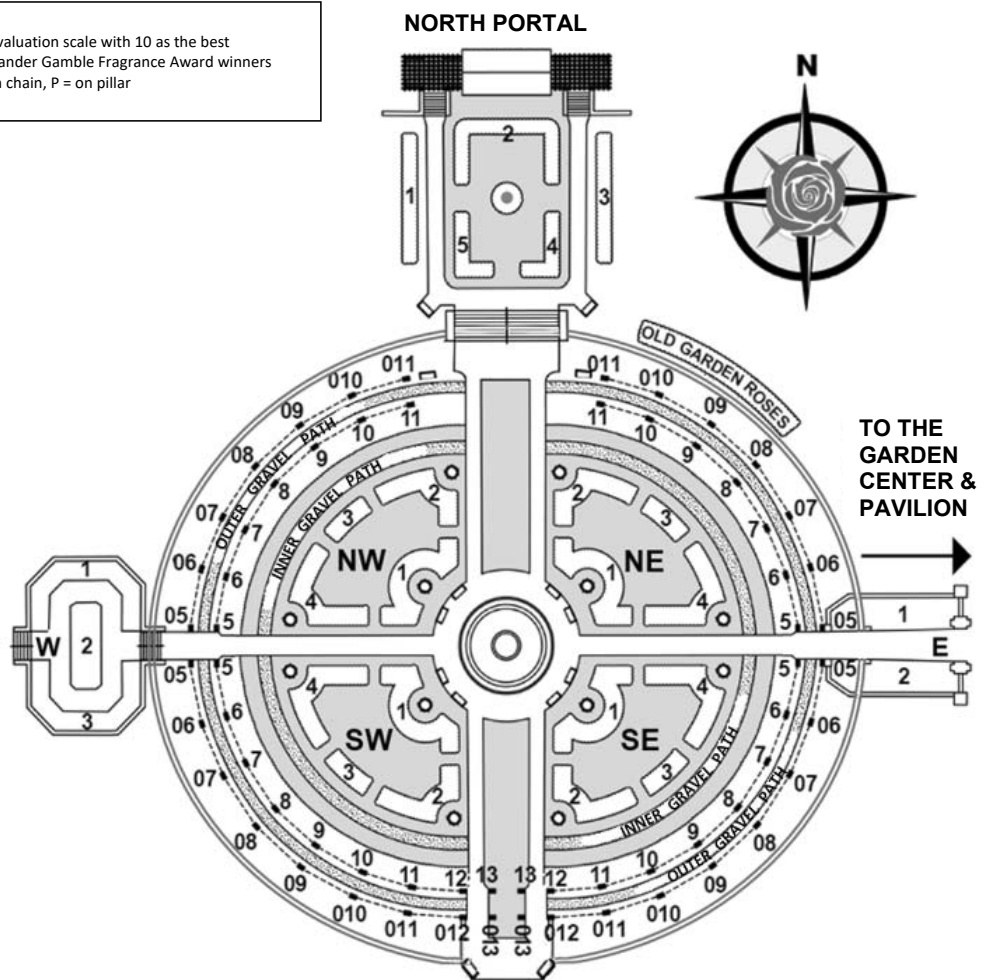

Key to Table Information
 ARS = American Rose Society evaluation scale with 10 as the best
 Bold = Varieties are James Alexander Gamble Fragrance Award winners
 Cl = Climber ... location > C = on chain, P = on pillar
 OGR = Old Garden Rose