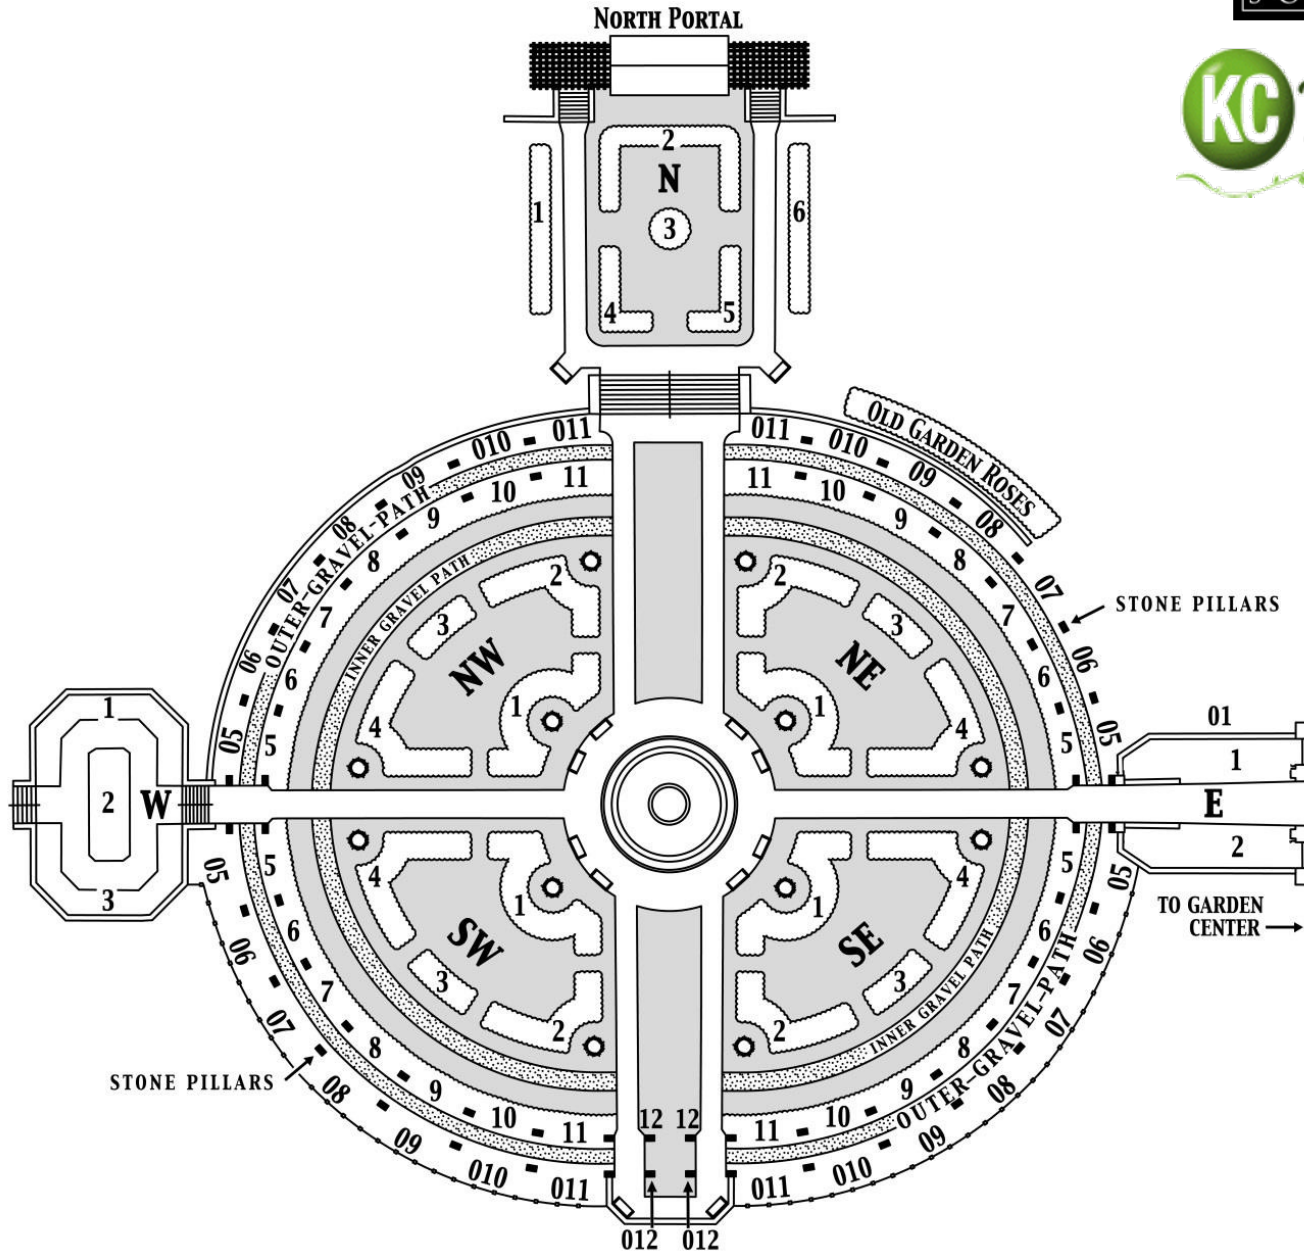

# 2020 Laura Conyers Smith Rose Garden Map and List

The rose listing that follows includes garden locations according to the map.  
Climbers are found on various pillars and chains throughout the garden – See Pg 8

Variety	Class	Color	Quadrant	Bed No.	Pillar or Chain	Gravel Path	ARS rating
<b>About Face</b>	Grandiflora	orange blend	E	1,2			7.7
<b>Abraham Darby</b>	Shrub-Austin	apricot blend	see climbers		Pillar	Inner	8.0
<b>Alba Meidiland</b>	Shrub	white	NE	05		Outer	8.4
<b>All Ablaze</b>	Large-Flowered Climber	medium red	see climbers		Pillar	Inner	7.4
<b>Aloha</b>	Large-Flowered Climber	orange blend	see climbers		Pillar	Inner	7.5
<b>Altissimo</b>	Large-Flowered Climber	medium red	see climbers		Chain	Inner	8.4
<b>America</b>	Large-Flowered Climber	orange pink	see climbers		Pillar	Inner	8.2
<b>American Pillar</b>	Hybrid Wichurana	pink blend	see climbers		Chain	Inner	7.9
<b>Antike 89</b>	Large-Flowered Climber	white	see climbers		Pillar	Inner	7.6
<b>Austrian Copper</b>	Species	red blend	OGR				7.8
<b>Belinda</b>	Hybrid Musk	medium pink	see climbers		Chain	Inner	8.6
<b>Belinda's Dream</b>	Shrub	medium pink	SE	8		Inner	8.4
<b>Beverly</b>	Hybrid Tea	pink blend	SW	11		Inner	7.8
<b>Blossomtime</b>	Large-Flowered Climber	medium pink	see climbers		Chain	Inner	7.8
<b>Buff Beauty</b>	Hybrid Musk	apricot blend	see climbers		Chain	Outer	8.4
<b>Carding Mill</b>	Shrub-Austin	apricot blend	W	1			8.1
<b>Carefree Beauty</b>	Shrub	medium pink	NE, NW	011		Outer	8.7
<b>Carefree Delight</b>	Shrub	pink blend	E	01			8.2
<b>Carefree Spirit</b>	Shrub	red blend	SE	05		Outer	8.0
<b>Carefree Wonder</b>	Shrub	pink blend	SE	011		Outer	7.9
<b>Charles de Mills</b>	Hybrid Gallica	dark red	OGR				8.3
<b>Charlotte</b>	Shrub-Austin	light yellow	W	3			8.0