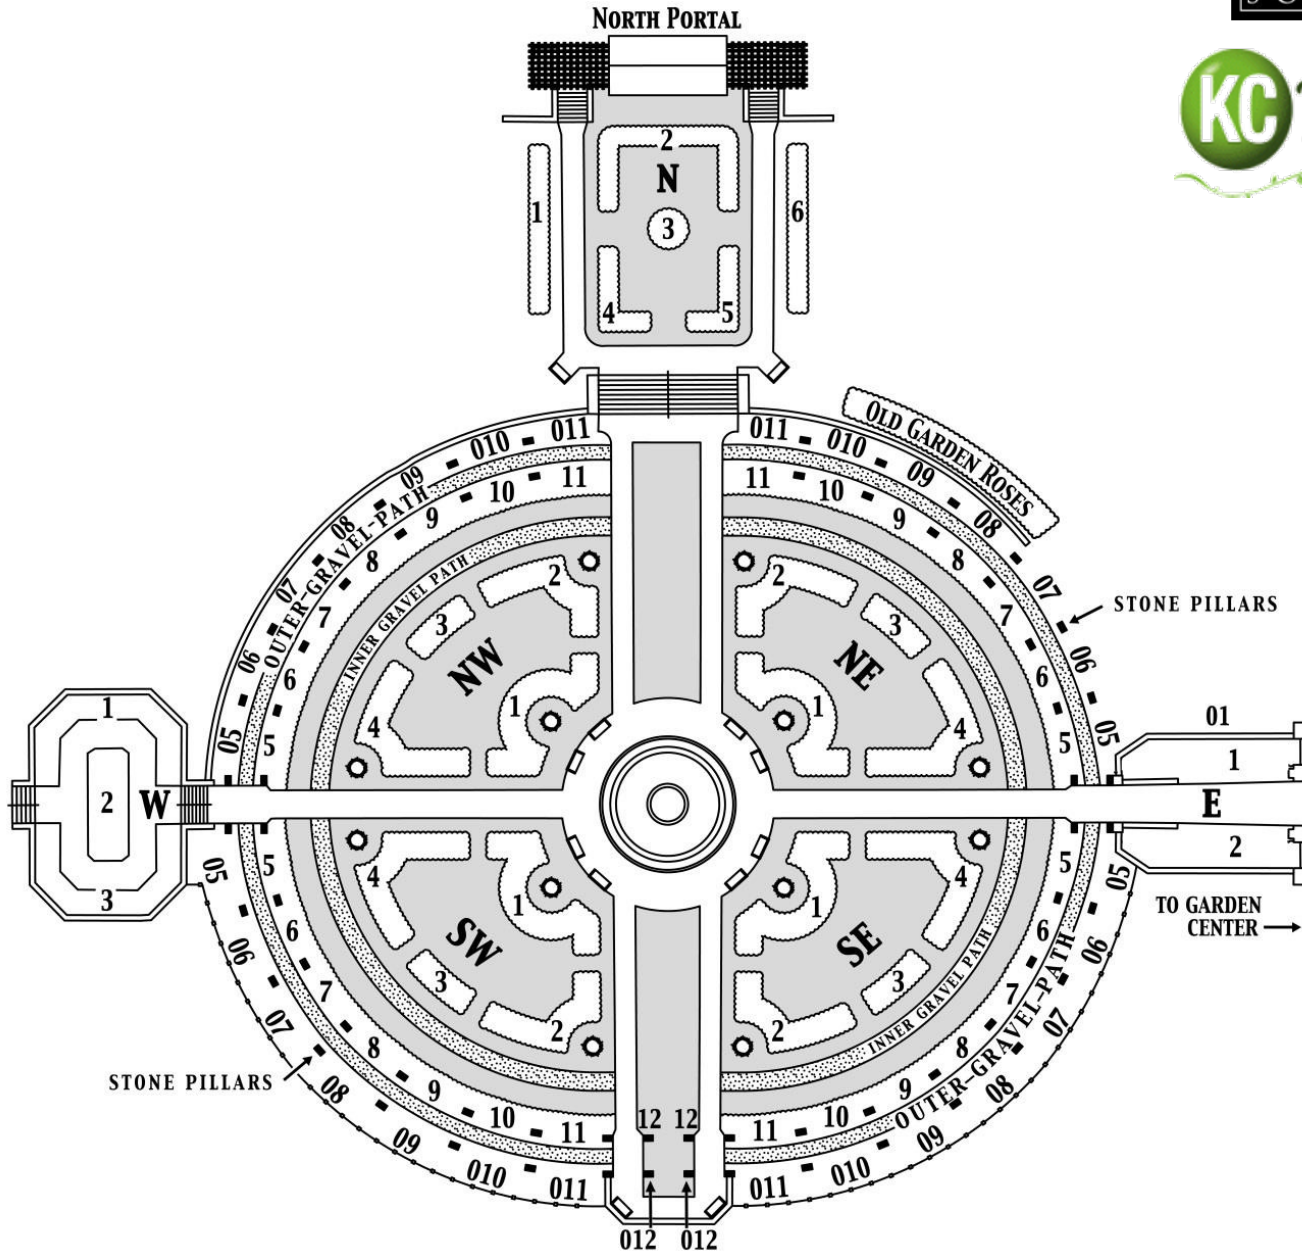

# 2020 Laura Conyers Smith Rose Garden Map and List

The rose listing that follows includes garden locations according to the map.

Climbers are found on various pillars and chains throughout the garden – See Pg 8

Variety	Class	Color	Quadrant	Bed No.	Pillar or Chain	Gravel Path	ARS rating
<b>About Face</b>	Grandiflora	orange blend	E	1,2			7.7
<b>Abraham Darby</b>	Shrub-Austin	apricot blend	see climbers		Pillar	Inner	8.0
<b>Alba Meidiland</b>	Shrub	white	NE	05		Outer	8.4
<b>All Ablaze</b>	Large-Flowered Climber	medium red	see climbers		Pillar	Inner	7.4
<b>Aloha</b>	Large-Flowered Climber	orange blend	see climbers		Pillar	Inner	7.5
<b>Altissimo</b>	Large-Flowered Climber	medium red	see climbers		Chain	Inner	8.4
<b>America</b>	Large-Flowered Climber	orange pink	see climbers		Pillar	Inner	8.2
<b>American Pillar</b>	Hybrid Wichurana	pink blend	see climbers		Chain	Inner	7.9
<b>Antike 89</b>	Large-Flowered Climber	white	see climbers		Pillar	Inner	7.6
<b>Austrian Copper</b>	Species	red blend	OGR				7.8
<b>Belinda</b>	Hybrid Musk	medium pink	see climbers		Chain	Inner	8.6
<b>Belinda's Dream</b>	Shrub	medium pink	SE	8		Inner	8.4
<b>Beverly</b>	Hybrid Tea	pink blend	SW	11		Inner	7.8
<b>Blossomtime</b>	Large-Flowered Climber	medium pink	see climbers		Chain	Inner	7.8
<b>Buff Beauty</b>	Hybrid Musk	apricot blend	see climbers		Chain	Outer	8.4
<b>Carding Mill</b>	Shrub-Austin	apricot blend	W	1			8.1
<b>Carefree Beauty</b>	Shrub	medium pink	NE, NW	011		Outer	8.7
<b>Carefree Delight</b>	Shrub	pink blend	E	01			8.2
<b>Carefree Spirit</b>	Shrub	red blend	SE	05		Outer	8.0
<b>Carefree Wonder</b>	Shrub	pink blend	SE	011		Outer	7.9
<b>Charles de Mills</b>	Hybrid Gallica	dark red	OGR				8.3
<b>Charlotte</b>	Shrub-Austin	light yellow	W	3			8.0