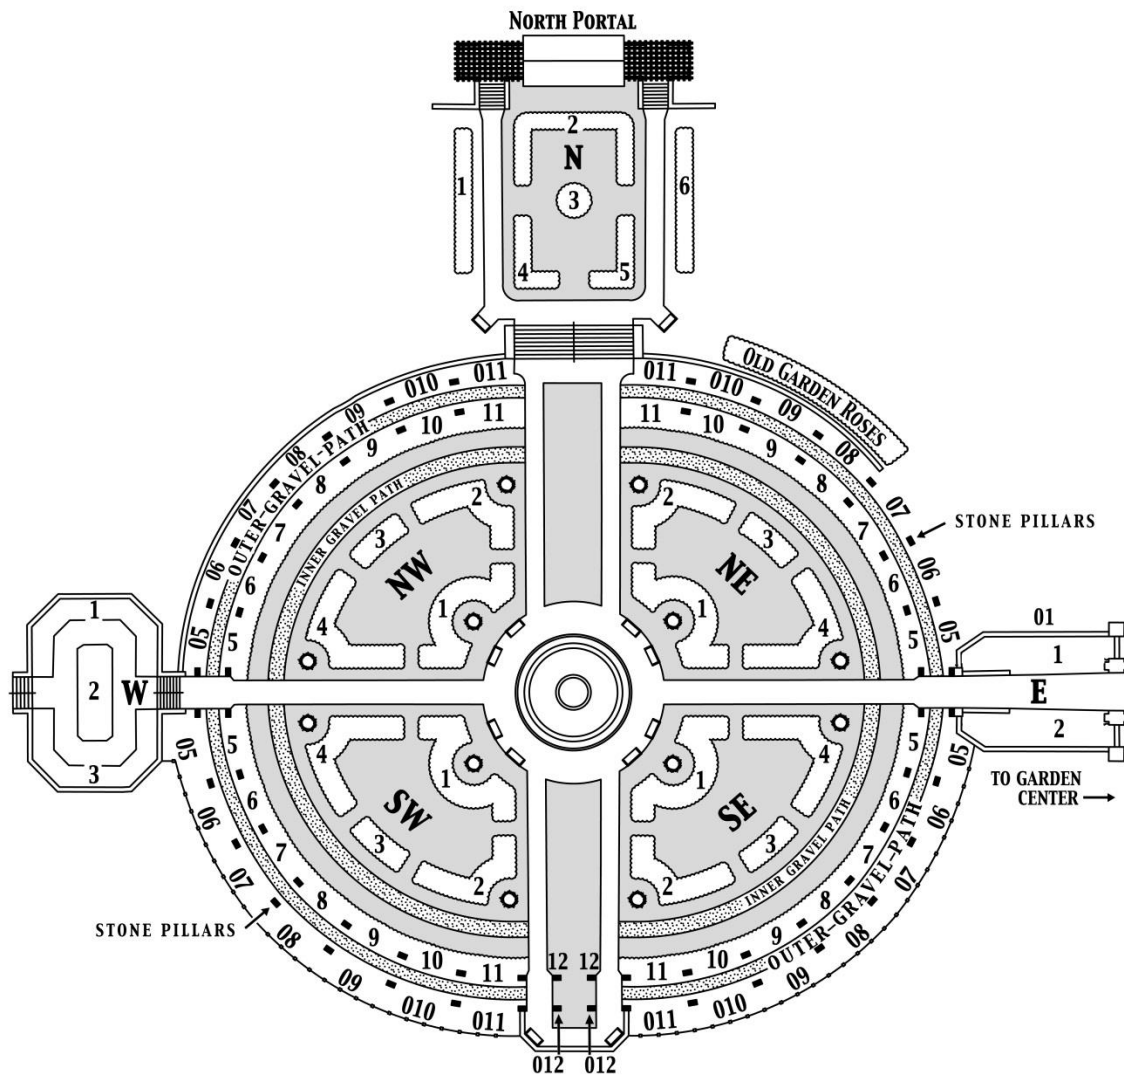

2019 Laura Conyers Smith Rose Garden List

Garden Map

The rose listing that follows includes garden locations according to the map. Climbers are found on various pillars and chains throughout the garden.

2019 Laura Conyers Smith Rose Garden List

VARIETY	CLASS	COLOR	Quadrant	Bed Number	Pillar or Chain	Gavel Path	ARS rating
ABOUT FACE	Grandiflora	Ob	E	1			7.7
ABRAHAM DARBY	Shrub-Austin	Ab	NW	9	Pillar	Inner	8.0
ALBA MEIDILAND	Shrub	W	NE	5		Outer	8.8
ALL ABLAZE	Large-Flowered Climber	mR	NW	8	Pillar	Inner	7.4
ALOHA	Climbing Hybrid Tea	mP	SE	9	Pillar	Inner	7.9
ALTISSIMO	Large-Flowered Climber	mR	NW	9	Chain	Inner	8.5
AMERICA	Large-Flowered Climber	OP	NE	7	Pillar	Inner	8.2
AMERICAN PILLAR	Hybrid Wichurana	Pb	NE	9	Chain	Inner	7.9
ANTIKE 89	Large-Flowered Climber	W	SW	9	Pillar	Inner	7.6
AUSTRIAN COPPER	Species	Rb	OGR				7.8
BELINDA	Hybrid Musk	mP	NW	6	Chain	Inner	8.6
BELIND'S DREAM	Shrub	mP	SE	8		Inner	7.7
BEVERLY	Hybrid Tea	Pb	SW	11		Inner	7.8
BLOSSOMTIME	Large-Flowered Climber	mP	NE	5	Chain	Inner	7.8
BUFF BEAUTY	Hybrid Musk	Ab	SW	6	Chain	Outer	8.2
CARDING MILL	Shrub-Austin	Ab	W	1			8.3
CAREFREE BEAUTY	Shrub	mP	N Stairs			Outer	8.7
CAREFREE DELIGHT	Shrub	Pb	E	1			8.2
CAREFREE SPIRIT	Shrub	Rb	SE	5		Outer	8.1
CAREFREE WONDER	Shrub	Pb	SE	11		Outer	8.0
CHERRY PARFAIT	Grandiflora	Rb	SE	9		Inner	7.9
CHRIS EVERET	Hybrid Tea	Ob	NE	8		Inner	7.4
CHRYSLER IMPERIAL	Hybrid Tea	dR	SE	4			7.8
CHUCKLES	Floribunda	dP	N	1			8.3
CINCO DE MAYO	Floribunda	R	N	2			7.8
CITY OF YORK	Large-Flowered Climber	W	NW	5	Chain	Inner	8.5
CLAIR MATIN	Large-Flowered Climber	mP	SE	6	Pillar	Inner	8.7
COLETTE	Large-Flowered Climber	mP	NW	5	Chain	Outer	8.3
CONSTANCE SPRY	Shrub-Austin	IP	SE	9	Chain	Inner	8.4
CORAL DRIFT	Shrub	OP	SW	8		Outer	7.3