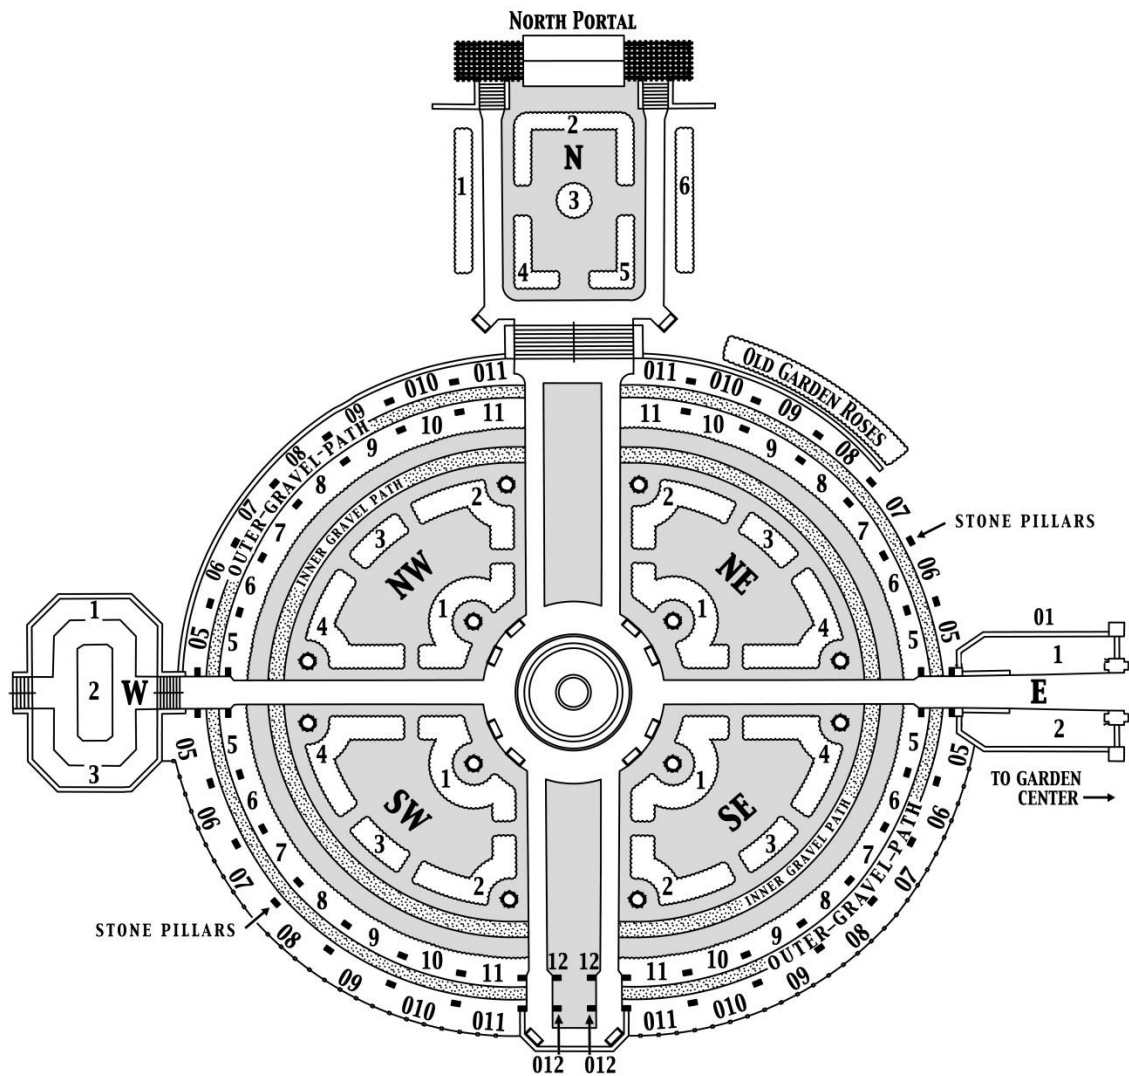

2018 Laura Conyers Smith Rose Garden List

Garden Map

The rose listing that follows includes garden locations according to the map. Climbers are found on various pillars and chains throughout the garden.

2018 Laura Conyers Smith Rose Garden List

VARIETY	CLASS	COLOR	Quadrant	Bed Number	Pillar or Chain	Gavel Path	ARS rating
ABOUT FACE	Grandiflora	Ob	E	1			7.7
ABRAHAM DARBY	Shrub-Austin	Ab	NW	9	Pillar	Inner	8.0
ALBA MEIDILAND	Shrub	W	NE	5		Outer	8.8
ALL ABLAZE	Large-Flowered Climber	mR	NW	8	Pillar	Inner	7.4
ALOHA	Climbing Hybrid Tea	mP	SE	9	Pillar	Inner	7.9
ALTISSIMO	Large-Flowered Climber	mR	NW	9	Chain	Inner	8.5
AMERICA	Large-Flowered Climber	OP	NE	7	Pillar	Inner	8.2
AMERICAN PILLAR	Hybrid Wichurana	Pb	NE	9	Chain	Inner	7.9
ANTIKE 89	Large-Flowered Climber	W	SW	9	Pillar	Inner	7.6
AUSTRIAN COPPER	Species	Rb	OGR				7.8
BELINDA	Hybrid Musk	mP	NW	6	Chain	Inner	8.6
BELIND'S DREAM	Shrub	mP	SE	8		Inner	7.7
BEVERLY	Hybrid Tea	Pb	SW	11		Inner	7.8
BLOSSOMTIME	Large-Flowered Climber	mP	NE	5	Chain	Inner	7.8
BLUEBERRY HILL	Floribunda	M	N	1			7.7
BUFF BEAUTY	Hybrid Musk	Ab	SW	6	Chain	Outer	8.2
CARDING MILL	Shrub-Austin	Ab	W	1			8.3
CAREFREE BEAUTY	Shrub	mP	NE Stairs			Outer	8.7
CAREFREE BEAUTY	Shrub	mP	NW Stairs			Outer	8.7
CAREFREE DELIGHT	Shrub	Pb	E	1			8.2
CAREFREE SPIRIT	Shrub	Rb	SE	5		Outer	8.1
CAREFREE WONDER	Shrub	Pb	SE	11		Outer	8.0
CHERRY PARFAIT	Grandiflora	Rb	SE	9		Inner	7.9
CHRIS EVERET	Hybrid Tea	Ob	NE	8		Inner	7.4
CHRYSLER IMPERIAL	Hybrid Tea	dR	SE	4			7.8
CHUCKLES	Floribunda	dP	N	1			8.3
CINCO DE MAYO	Floribunda	R	N	2			7.8
CITY OF YORK	Large-Flowered Climber	W	NW	5	Chain	Inner	8.5
CLAIR MATIN	Large-Flowered Climber	mP	SE	6	Pillar	Inner	8.7