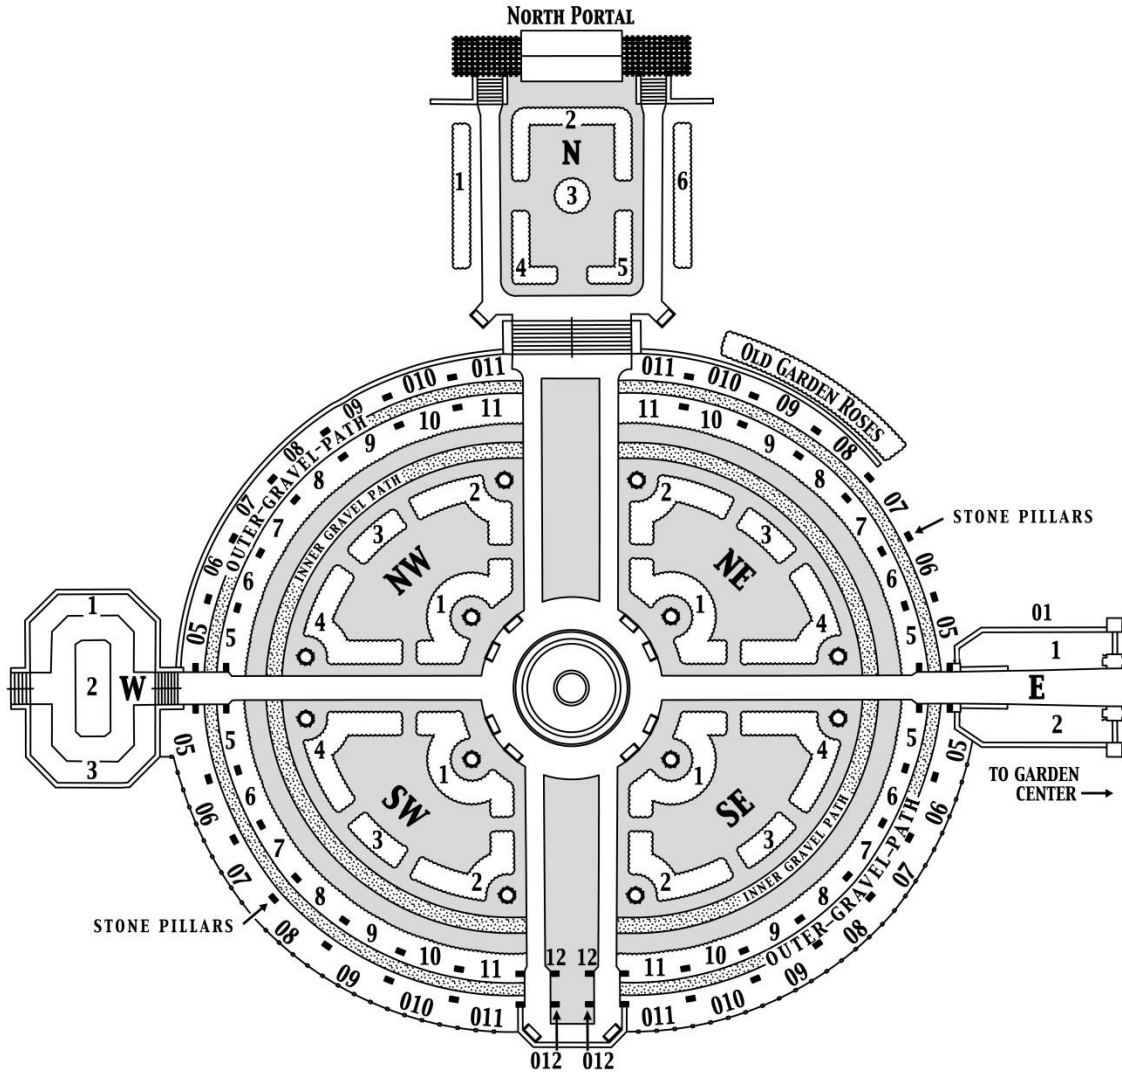

Laura Conyers Smith Rose Garden List

The rose listing that follows includes garden locations according to the map below. Climbers are found on various columns and chains throughout the garden.

Garden Map

Laura Conyers Smith Rose Garden List

VARIETY	CLASS	COLOR	LOCATION P pillars C chains	Climber?	ARS rating	Introduce in Commerce
ABOUT FACE	Grandiflora	Ob	E 1		7.7	
ABRAHAM DARBY	Shrub-Austin	Ab	NW 9 P	x	8.0	1991
ALL ABLAZE	Large-Flowered Climber	mR	NW 8 P	x	7.4	1999
ALOHA	Climbing Hybrid Tea	mP	SE 9 P	x	7.9	1949
ALTISSIMO	Large-Flowered Climber	mR	NW 9 C	x	8.5	1966
AMERICA	Large-Flowered Climber	OP	NE 7 P	x	8.2	1976
AMERICAN PILLAR	Hybrid Wichurana	Pb	NE 9 C	x	7.9	1902
ANTIKE 89	Large-Flowered Climber	W	SW 9 P	x	7.6	1988
AUSTRIAN COPPER	Species	Rb	OGR		7.8	1596
AUTUMN SPLENDOR	Miniflora	Yb	N 3		8.2	1999
BELINDA	Hybrid Musk	mP	NW 6 C	x	8.6	1936
BETTY PRIOR	Floribunda	mP	N 1		8.1	1935
BLOSSOMTIME	Large-Flowered Climber	mP	NE 5 C	x	7.8	1951
BUFF BEAUTY	Hybrid Musk	Ab	SW 06 C	x	8.2	1939
BULL'S EYE	Shrub	W	NE 05		new	2013
BURGUNDY ICEBERG	Floribunda	M	SE 010		7.6	2003
CARDING MILL	Shrub-Austin	Ab	W 1		8.3	2004
CAREFREE DELIGHT	Shrub	Pb	E 01		8.2	1994
CAREFREE SPIRIT	Shrub	Rb	SE 05		8.1	
CAREFREE WONDER	Shrub	Pb	SE 011		8.0	
CENTURY TWO	Hybrid Tea	mP	SW 11		7.7	1971
CHARLES DE MILLS	Hybrid Gallica	dR	OGR		8.4	1790
CHERRY PARFAIT	Grandiflora	Rb	SE 9		7.9	
CHRYSLER IMPERIAL	Hybrid Tea	dR	SE 4		7.8	
CINCO DE MAYO	Floribunda	R	N 2		7.8	
CLAIR MATIN	Large-Flowered Climber	mP	SE 6 P	x	8.7	2013
COLETTE	Large-Flowered Climber	mP	NW 05 C	x	8.3	1996
COMPASSION	Large-Flowered Climber	OP	SW 6 P	x	8.4	2013
CONSTANCE SPRY	Shrub-Austin	IP	SE 9 C	x	8.4	1961
CORAL DRIFT	Shrub	OP	SW 08		7.3	2006
CORAL DRIFT	Shrub	OP	SW 09		7.3	2006