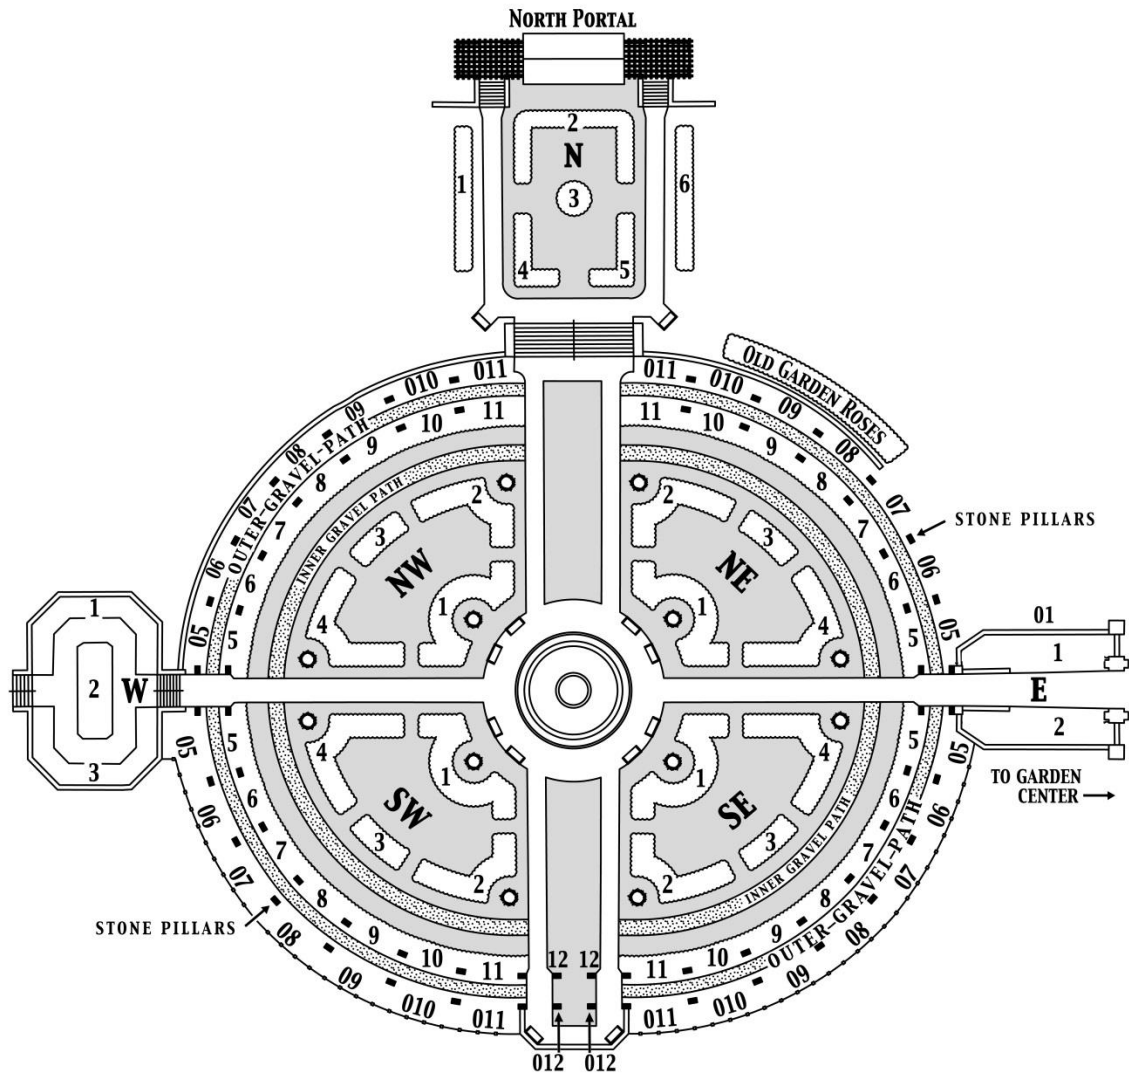

## Garden Map

The rose listing that follows includes garden locations according to the map. Climbers are found on various pillars and chains throughout the garden.

2017 Laura Conyers Smith Rose Garden List

VARIETY	CLASS	COLOR	Quadrant	Bed Number	Pillar or Chain	Gavel Path	ARS rating
ABOUT FACE	Grandiflora	Ob	E	1			7.7
ABRAHAM DARBY	Shrub-Austin	Ab	NW	9	Pillar	Inner	8.0
ALBA MEIDILAND	Shrub	W	NE	5		Outer	8.8
ALL ABLAZE	Large-Flowered Climber	mR	NW	8	Pillar	Inner	7.4
ALOHA	Climbing Hybrid Tea	mP	SE	9	Pillar	Inner	7.9
ALTISSIMO	Large-Flowered Climber	mR	NW	9	Chain	Inner	8.5
AMERICA	Large-Flowered Climber	OP	NE	7	Pillar	Inner	8.2
AMERICAN PILLAR	Hybrid Wichurana	Pb	NE	9	Chain	Inner	7.9
ANTIKE 89	Large-Flowered Climber	W	SW	9	Pillar	Inner	7.6
AUSTRIAN COPPER	Species	Rb	OGR				7.8
BELINDA	Hybrid Musk	mP	NW	6	Chain	Inner	8.6
BELIND'S DREAM	Shrub	mP	SE	8		Inner	7.7
BETTY PRIOR	Floribunda	mP	N	1			8.1
BLOSSOMTIME	Large-Flowered Climber	mP	NE	5	Chain	Inner	7.8
BLUEBERRY HILL	Floribunda	M	N	1			7.7
BUFF BEAUTY	Hybrid Musk	Ab	SW	6	Chain	Outer	8.2
CARDING MILL	Shrub-Austin	Ab	W	1			8.3
CAREFREE BEAUTY	Shrub	mP	NE Stairs			Outer	8.7
CAREFREE BEAUTY	Shrub	mP	NW Stairs			Outer	8.7
CAREFREE DELIGHT	Shrub	Pb	E	1			8.2
CAREFREE SPIRIT	Shrub	Rb	SE	5		Outer	8.1
CAREFREE WONDER	Shrub	Pb	SE	11		Outer	8.0
CENTURY TWO	Hybrid Tea	mP	SW	11		Inner	7.7
CHERRY PARFAIT	Grandiflora	Rb	SE	9		Inner	7.9
CHRIS EVERET	Hybrid Tea	Ob	NE	8		Inner	7.4
CHRYSLER IMPERIAL	Hybrid Tea	dR	SE	4			7.8
CINCO DE MAYO	Floribunda	R	N	2			7.8
CITY OF YORK	Large-Flowered Climber	W	NW	5	Chain	Inner	8.5
CLAIR MATIN	Large-Flowered Climber	mP	SE	6	Pillar	Inner	8.7